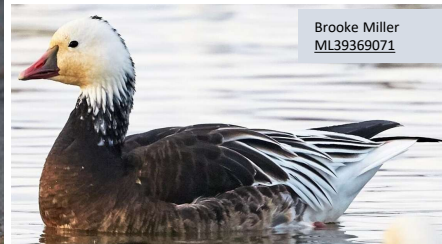

GEESE and CORMORANT of Ontario (by Size)

Canada Goose (37")

Greater White-Fronted Goose (28.7")

Snow Goose (28.3")

White morph

Blue morph

Cackling Goose (24.8")

Brant (23.2")

Ross's Goose (23.2")

White morph

Blue morph

Double-Crested Cormorant (32")