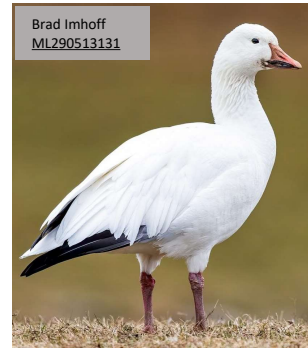

GEESE and CORMORANT of Ontario (by Size)

Canada Goose (37")

Greater White-Fronted Goose (28.7")

Snow Goose (28.3")

White morph

Blue morph

Cackling Goose (24.8")

Brant (23.2")

Ross's Goose (23.2")

White morph

Blue morph

Double-Crested Cormorant (32")