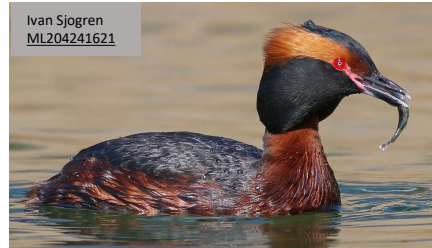

GREBES and DUCKY-TYPES of Ontario

Red-necked Grebe (17.7")

Breeding

Non-Breeding

Horned Grebe (13.8")

Breeding

Non-Breeding

Pied-Billed Grebe (13")

Breeding

Non-Breeding

Common Gallinule (13.4")

Adult

Immature

American Coot (14.6")

Adult

Juvenile