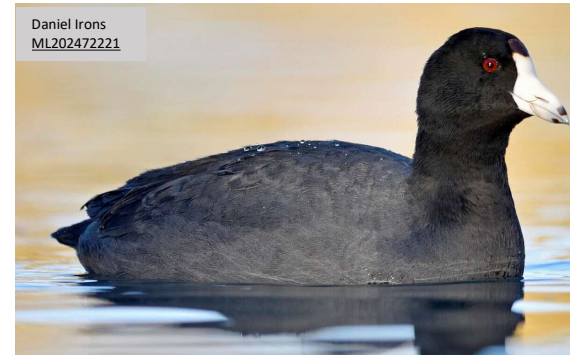

GREBES and DUCKY-TYPES of Ontario

Red-necked Grebe (17.7")

Breeding

Non-Breeding

Horned Grebe (13.8")

Breeding

Non-Breeding

Pied-Billed Grebe (13")

Breeding

Non-Breeding

Common Gallinule (13.4")

Adult

Immature

American Coot (14.6")

Adult

Juvenile