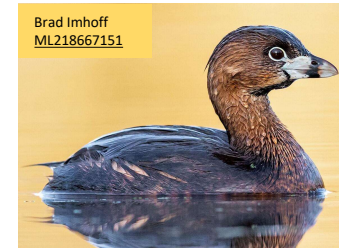

GREBES and DUCKY-TYPES of Ontario

Red-necked Grebe (17.7")

Breeding

Non-Breeding

Horned Grebe (13.8")

Breeding

Non-Breeding

Pied-Billed Grebe (13")

Breeding

Non-Breeding

Common Gallinule (13.4")

Adult

Immature

American Coot (14.6")

Adult

Juvenile