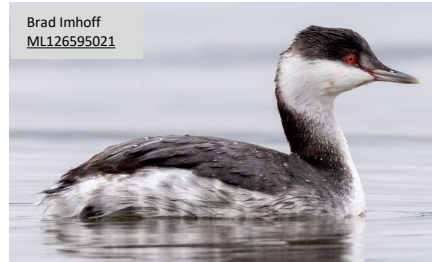

GREBES and DUCKY-TYPES of Ontario

Red-necked Grebe (17.7")

Breeding

Non-Breeding

Horned Grebe (13.8")

Breeding

Non-Breeding

Pied-Billed Grebe (13")

Breeding

Non-Breeding

Common Gallinule (13.4")

Adult

Immature

American Coot (14.6")

Adult

Juvenile